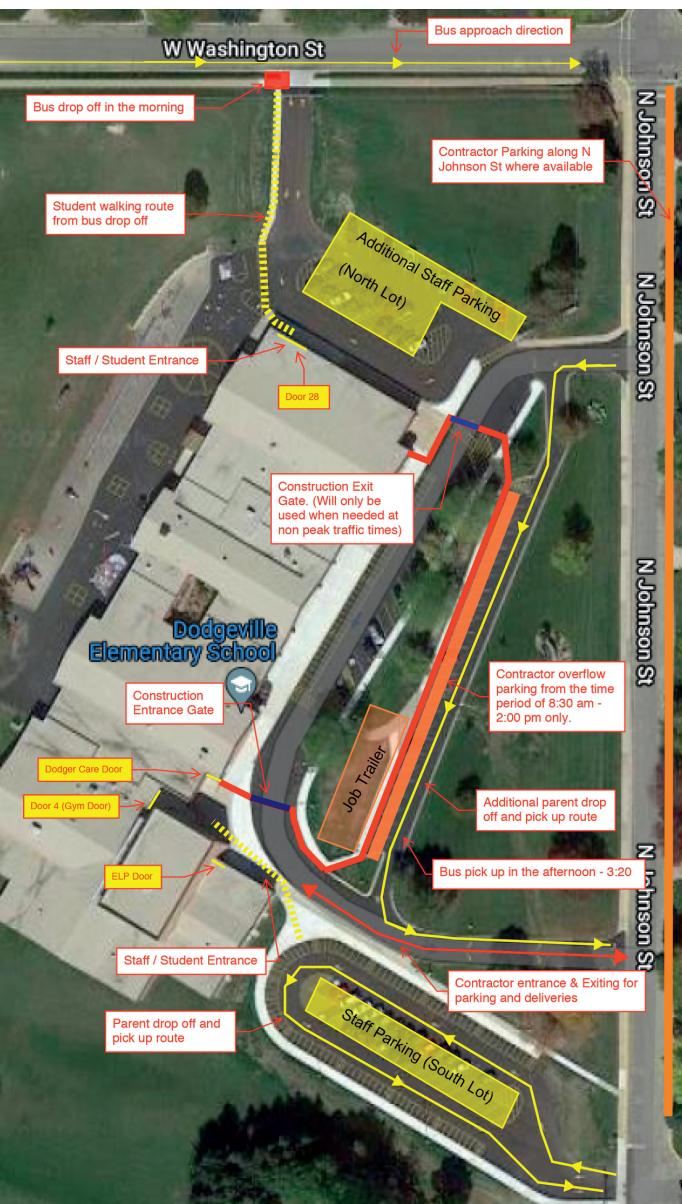

DODGEVILLE ELEMENTARY SCHOOL NEW PICK UP & DROP OFF PROCEDURES

The DES front office secure entrance construction project will begin in March. In preparation for this project, there will be several adjustments happening around campus.

BEGINNING MONDAY, FEBRUARY 20TH:

BUSES WILL DROP STUDENTS OFF AT THE NORTH LOT IN THE MORNING. IN THE AFTERNOON, BUSES WILL LOAD IN THE LOWER FRONT LOT AT 3:20 PM.

PARENT DROP OFF AND PICK UP LOCATIONS WILL REMAIN THE SAME.

AFTER 3:18 PM, PARENTS WHO CURRENTLY UTILIZE THE LOWER FRONT LOT WILL NOW NEED TO ACCESS THE SOUTH LOT FOR STUDENT PICK UP.

BEGINNING WEDNESDAY, MARCH 1ST:

THE NEW MAIN ENTRANCE WILL BE DOOR 4 (THE GYM DOORS).

THE UPPER LOT WILL NOT BE ACCESSIBLE TO CARS.

ELP AND DODGER CARE DOORS WILL STILL BE ACCESSIBLE THROUGHOUT CONSTRUCTION.

DODGER CARE PARENTS WILL UTILIZE THE SOUTH LOT FOR DROP OFF AND PICK UP.

VISITOR PARKING WILL BE LOCATED IN THE SOUTH LOT.